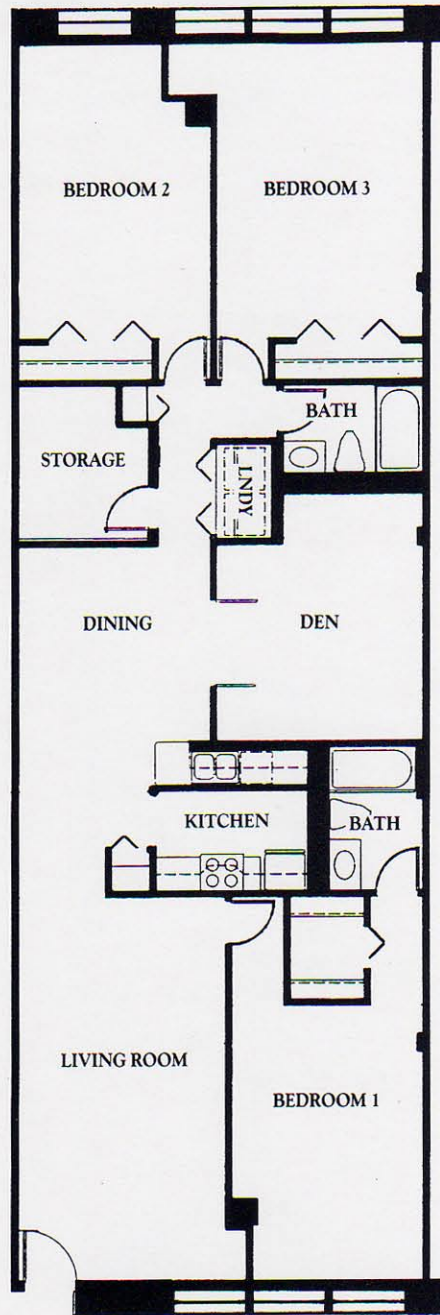

WAKEFIELD  
PLACE

FLOOR PLANS

THREE BEDROOM UNIT WITH DEN  
1663 Square Feet

*Sizes And Configurations Are Approximate.*