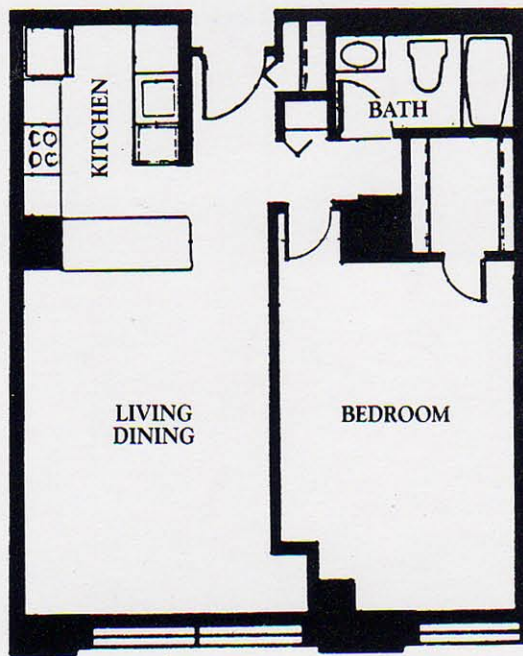

WAKEFIELD
PLACE

FLOOR PLANS

ONE BEDROOM UNIT
668 Square Feet